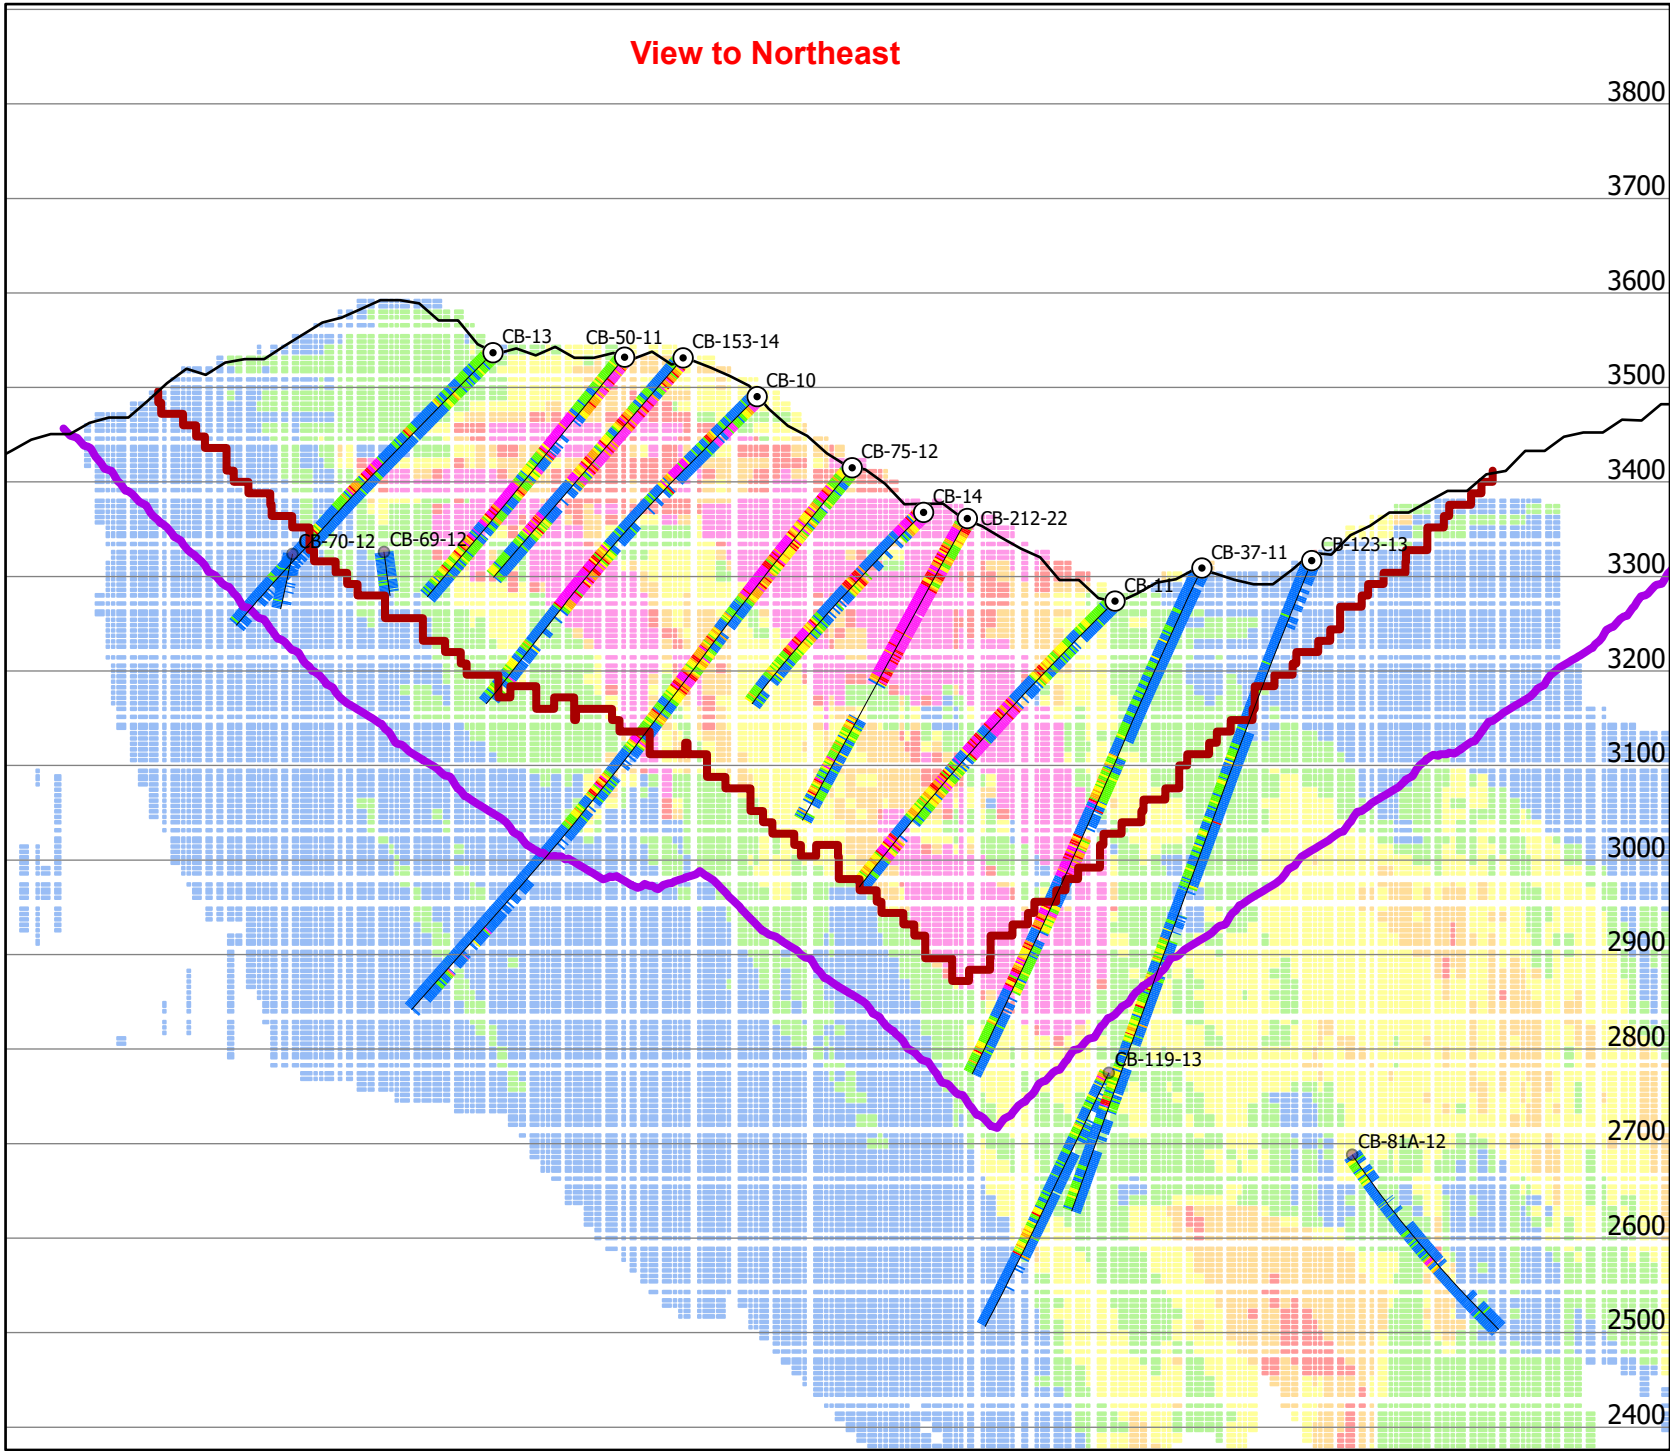

View to Northeast

**NORTH PIT TARGET**

**Block Model 2023 (CuEq)**

**Legend**

- ⊙ Drill Hole Executed
- PEA Pit 2015
- Resources Pit (AGP 2023)

**ASSAY\_ddh Cu %**

**ASSAY\_ddh Au g/t**